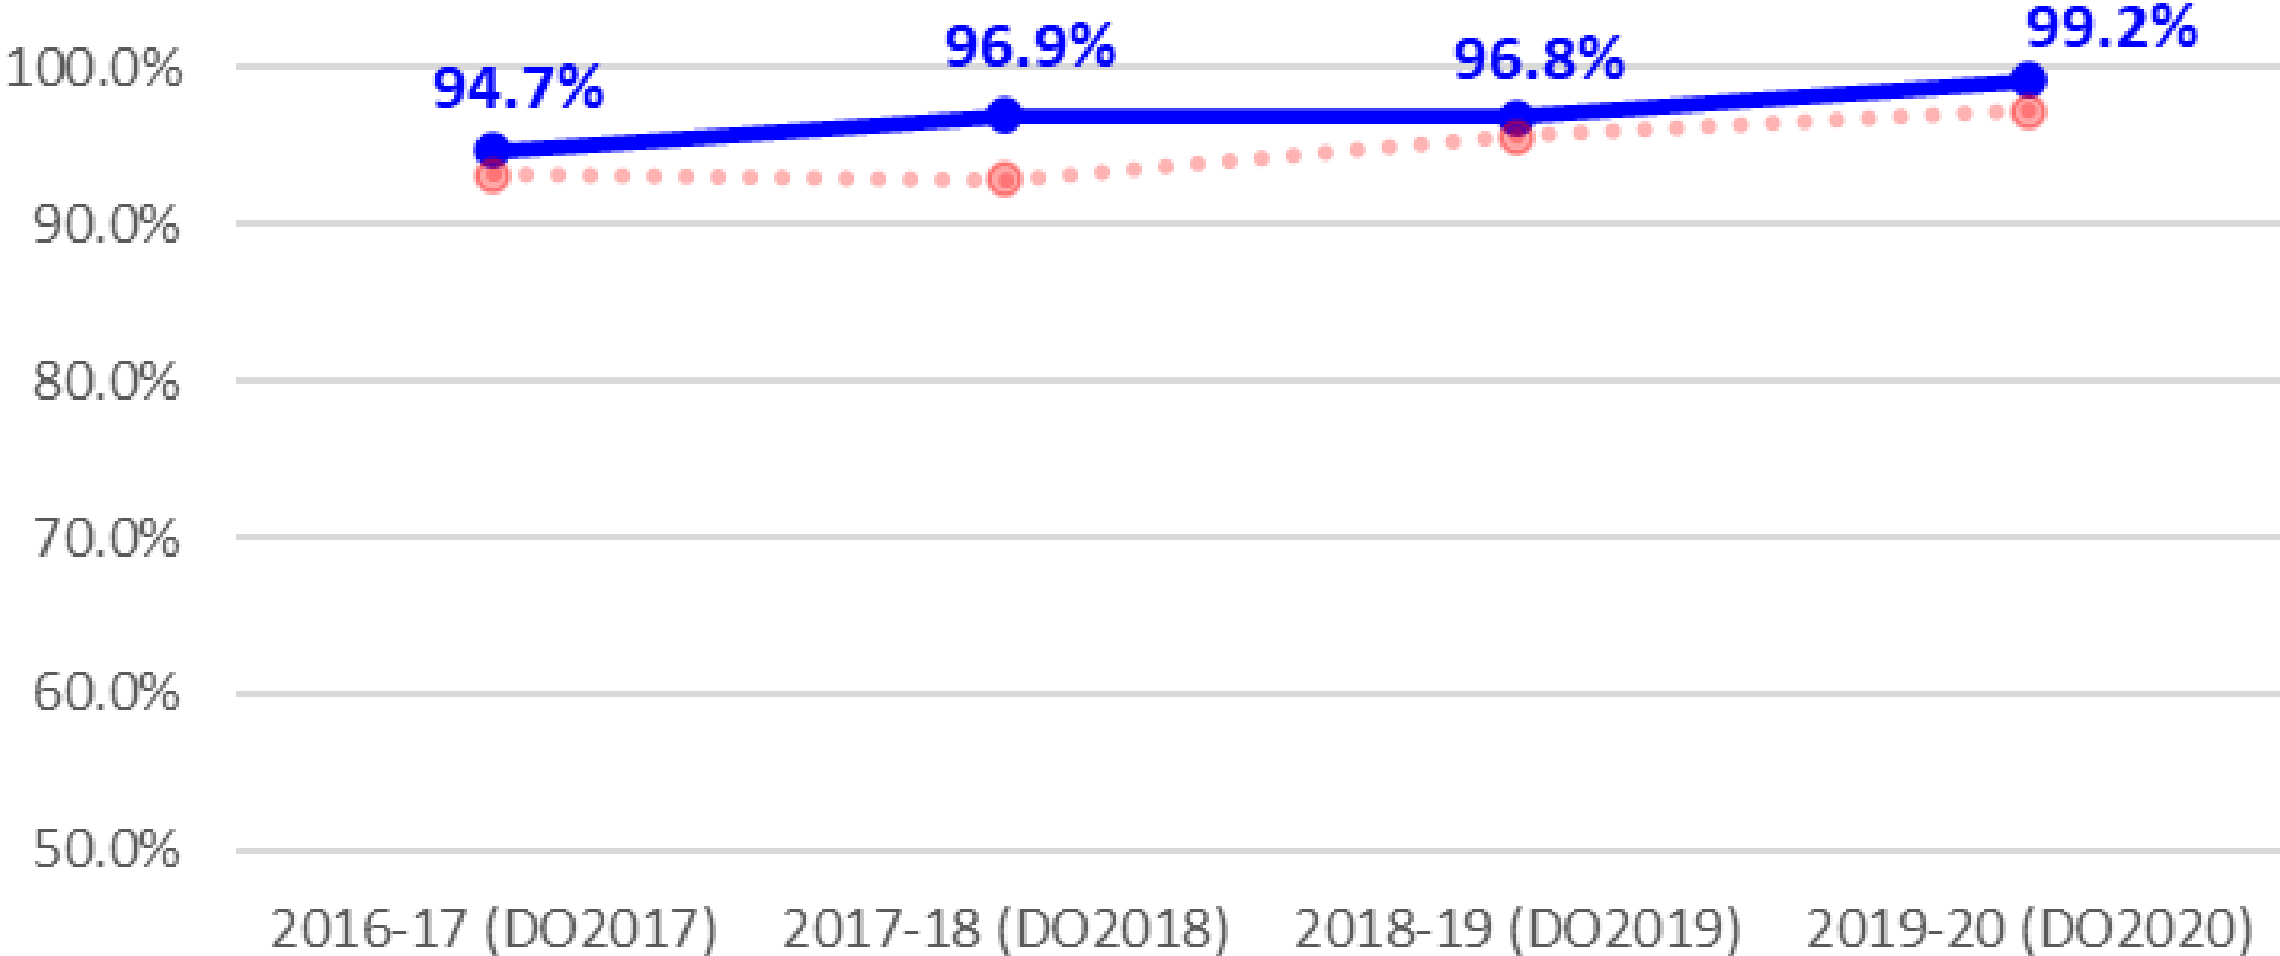

COMLEX Level 1 1st Time Pass Rate

COMLEX Level 2CE 1st Time Pass Rates

—●— COMLEX Level 2CE % 1st Time Pass Rate - TUNCOM

··●·· COMLEX Level 2CE % 1st Time Pass Rate - National

COMLEX Level 2PE 1st Time Pass Rates