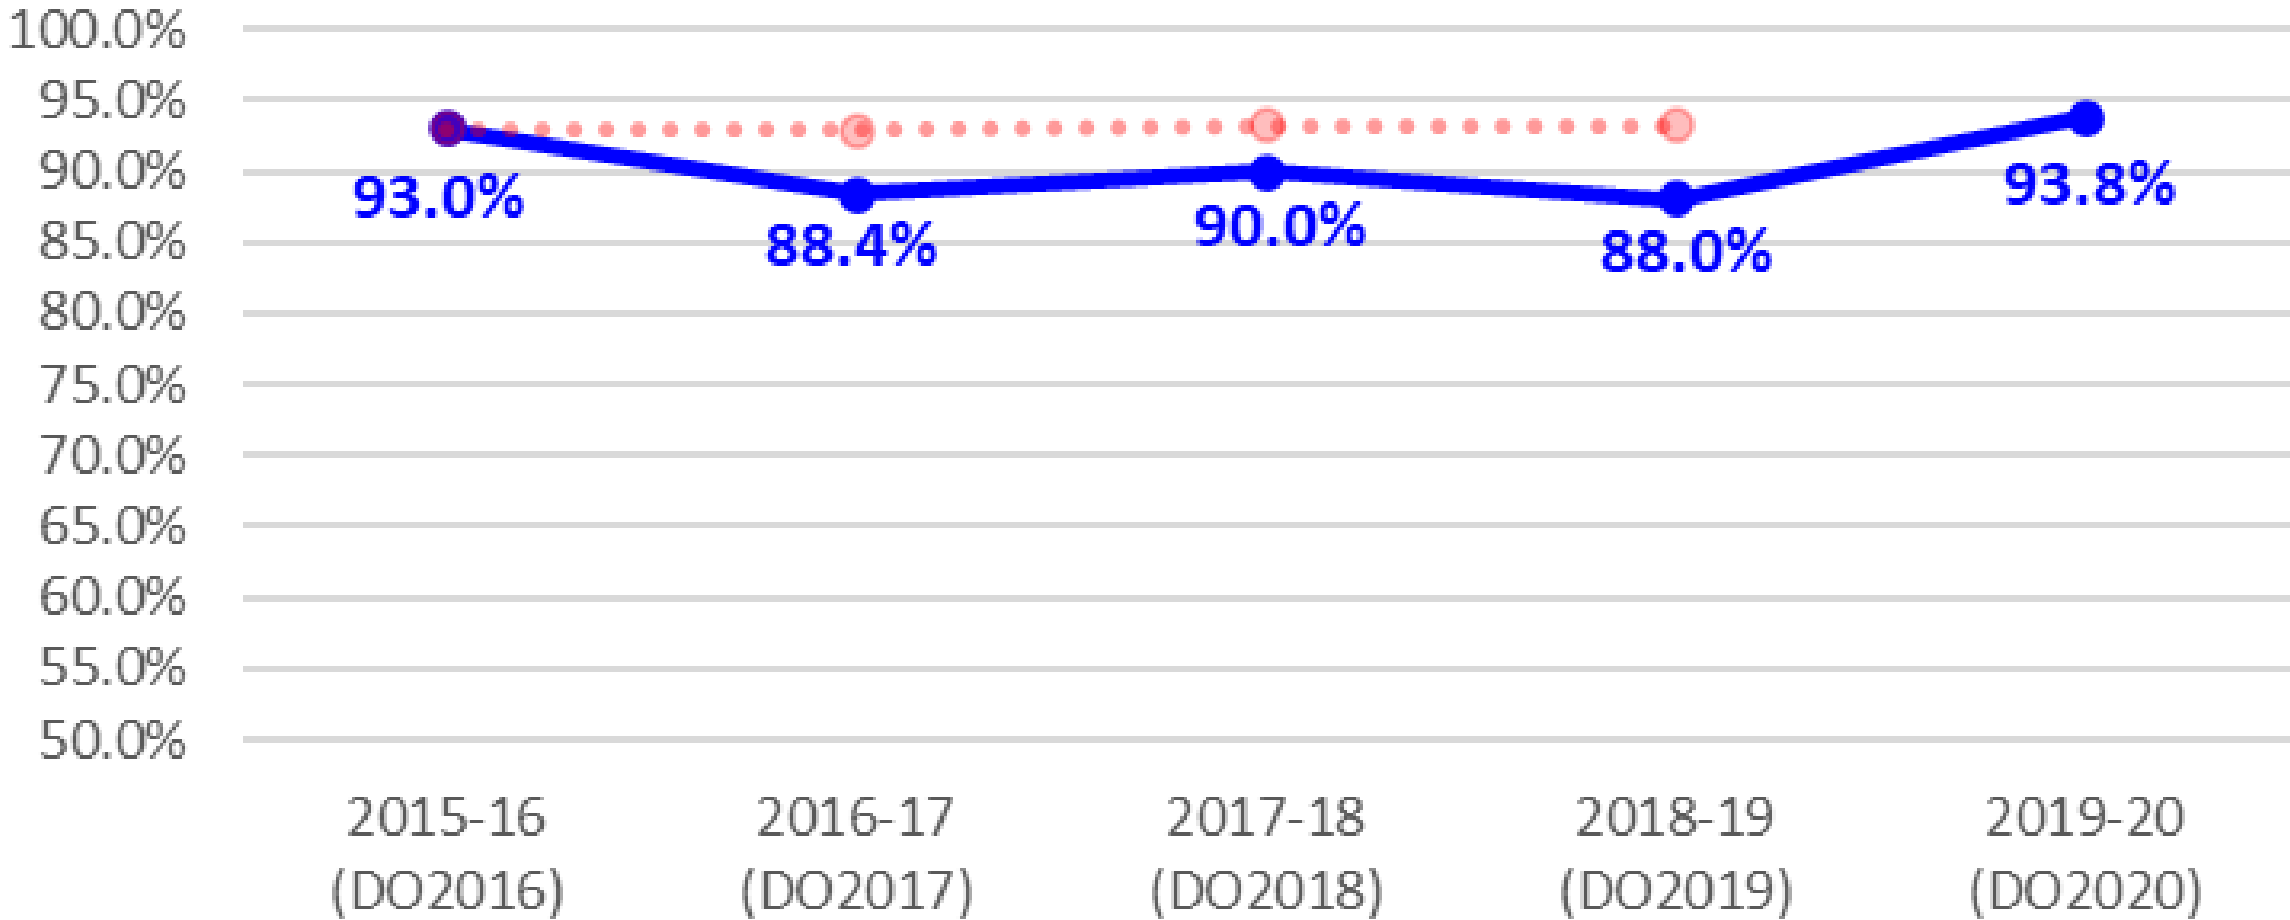

COMLEX Level 1 1st Time Pass Rate

COMLEX Level 2CE 1st Time Pass Rates

—●— COMLEX Level 2CE % 1st Time Pass Rate - TUNCOM

··●·· COMLEX Level 2CE % 1st Time Pass Rate - National

COMLEX Level 2PE 1st Time Pass Rates