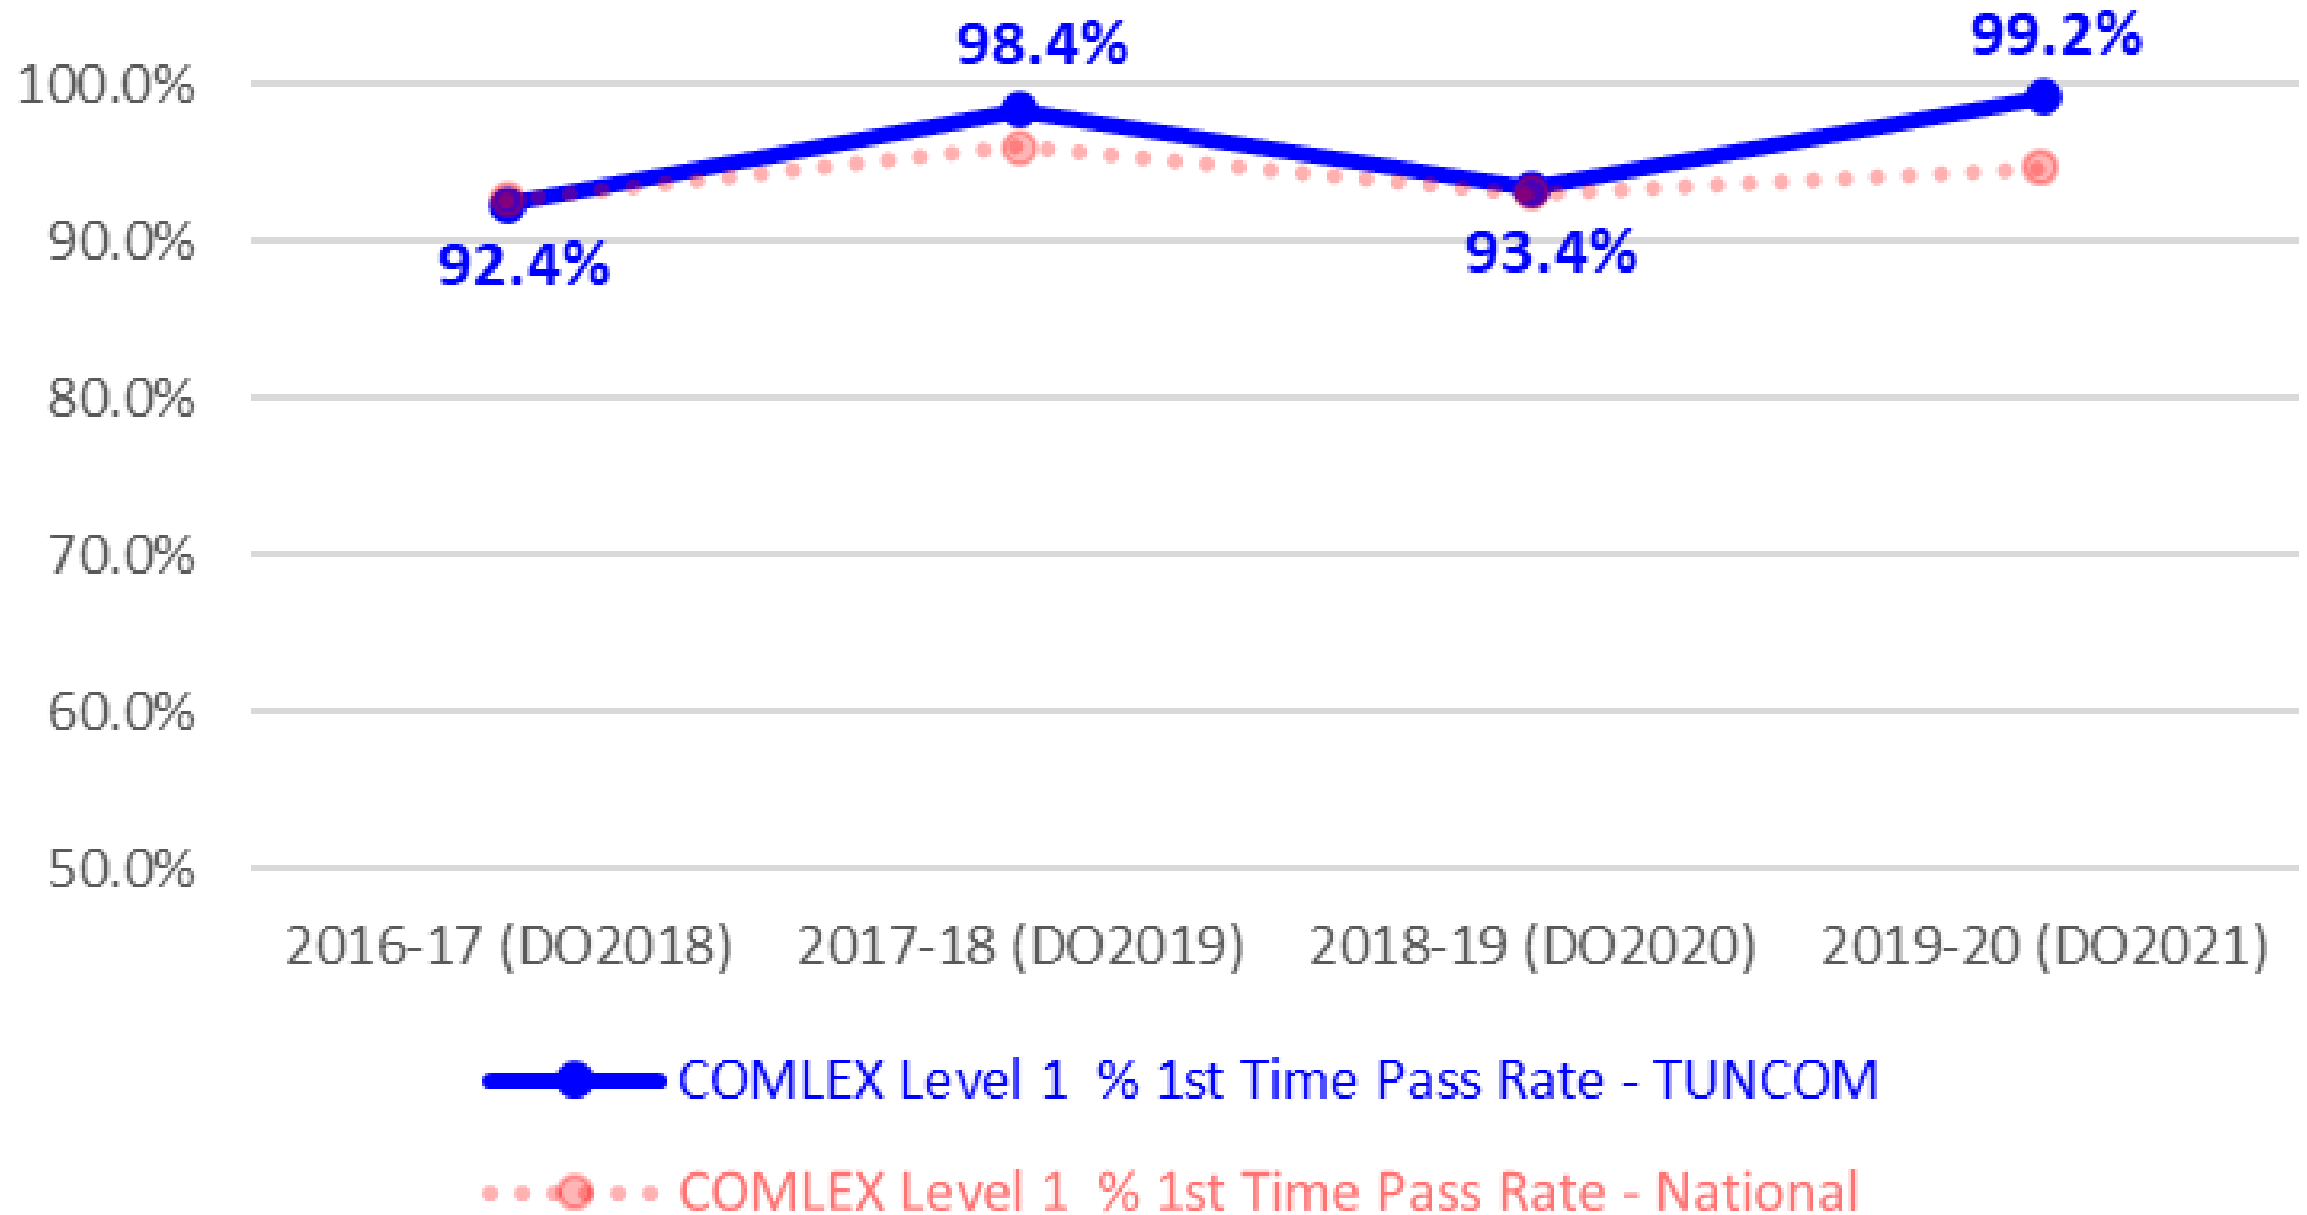

COMLEX Level 1 1st Time Pass Rate

COMLEX Level 2CE 1st Time Pass Rates

—●— COMLEX Level 2CE % 1st Time Pass Rate - TUNCOM

··●·· COMLEX Level 2CE % 1st Time Pass Rate - National

COMLEX Level 2PE 1st Time Pass Rates